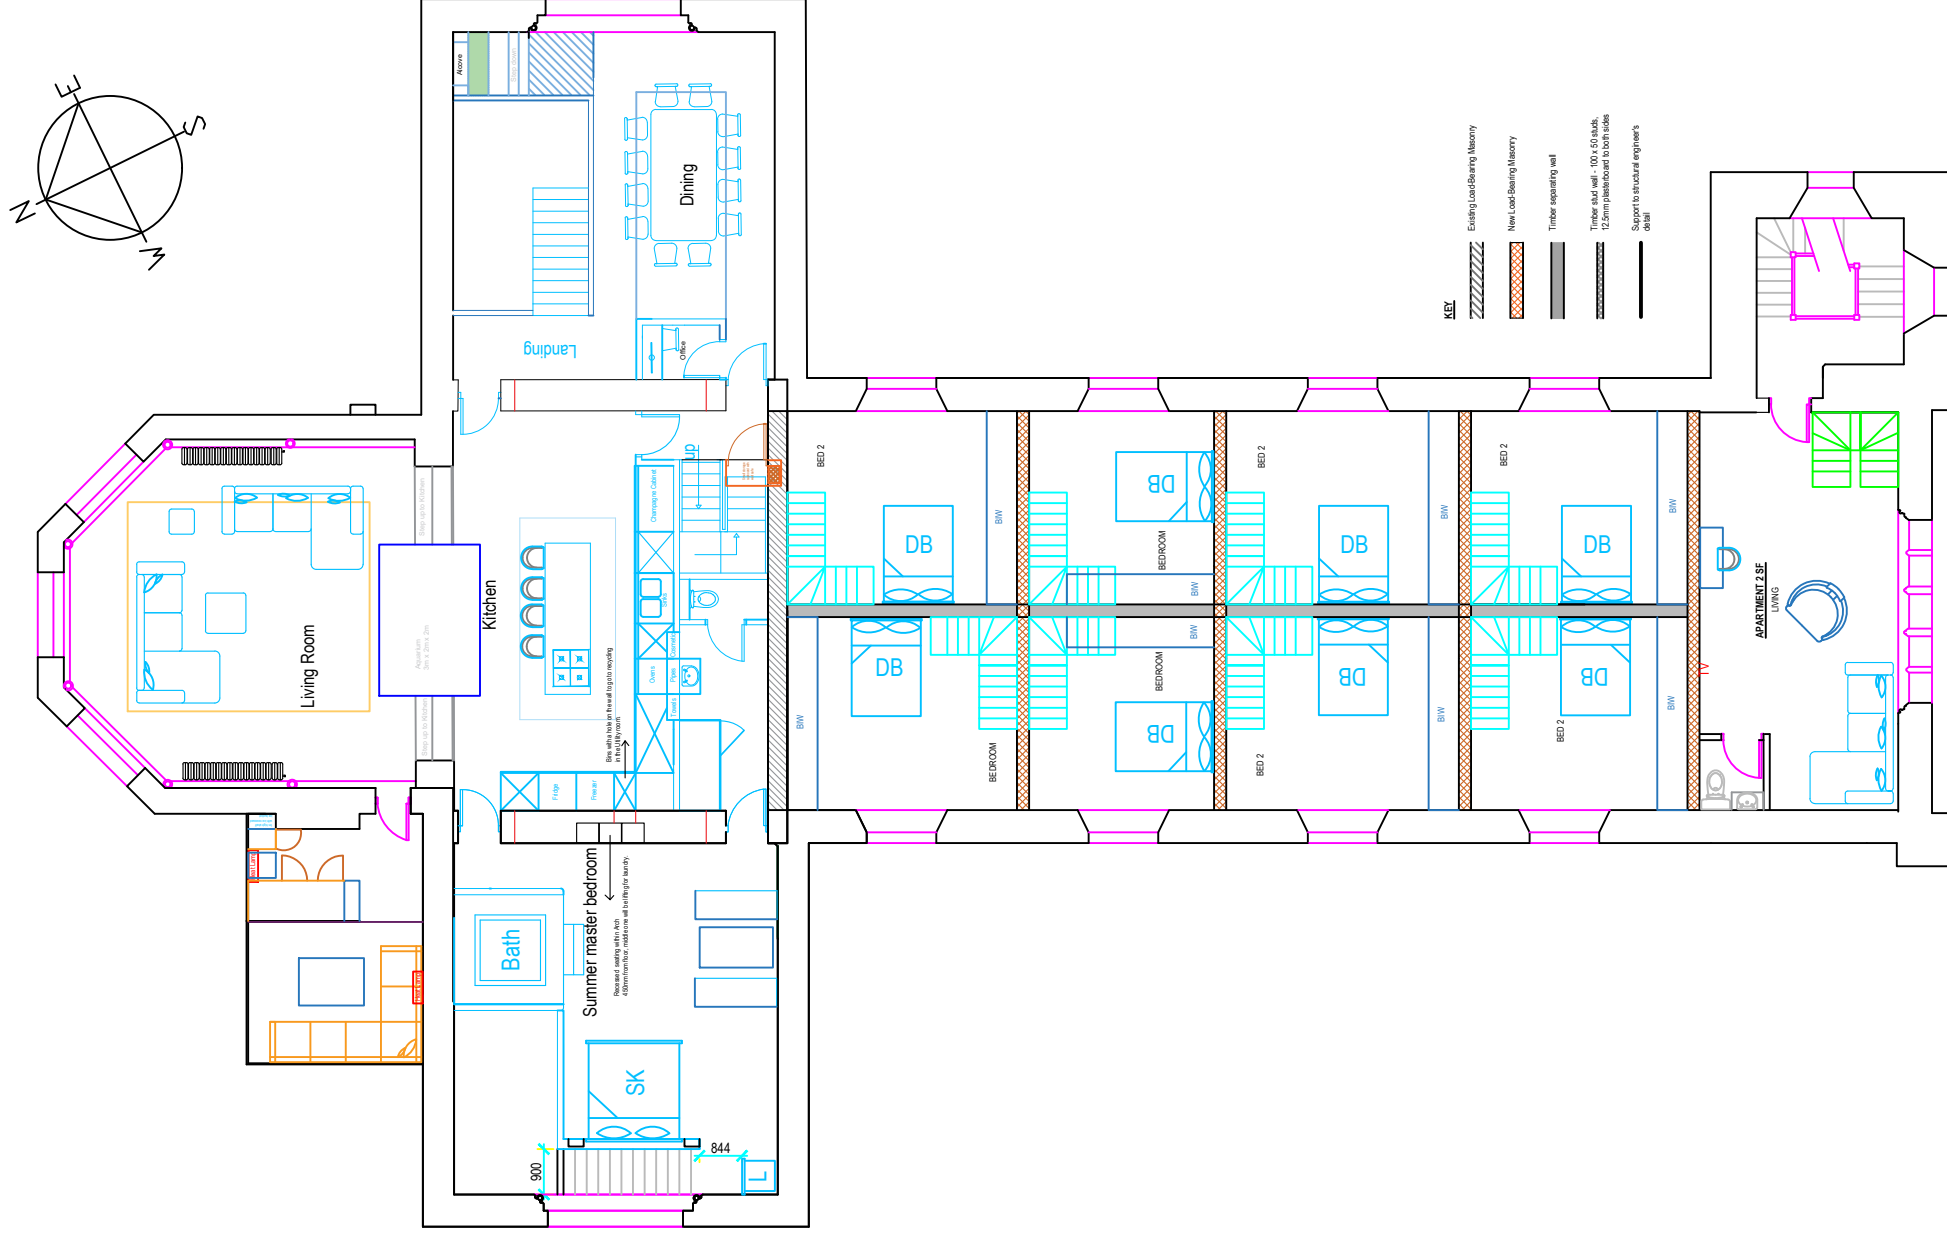

CSC-Proposed-SF-Plan

Cannon Street Church

Scale 1:150

Second floor plan

Version 15

Drawn by: N.D.